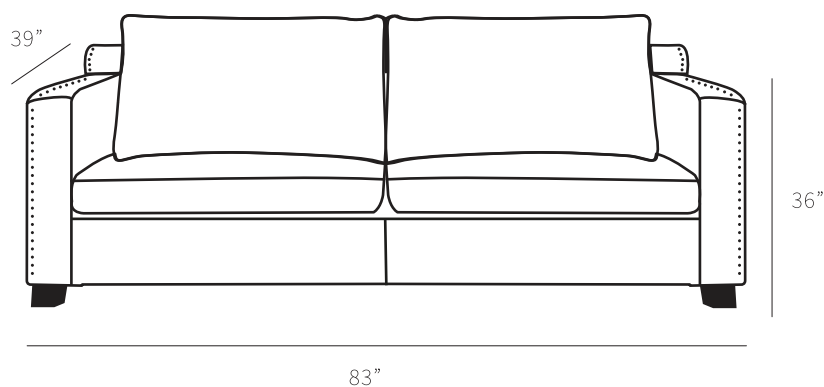

BEDFORD

Sofa

The Bedford sofa is a deep and comfortable. Down feather seats and backs makes this an easy living two seat sofa. Individually hand applied decorative nails, track arms, block legs and featuring an Italian distressed waxed pull leather.

Overall Dimensions

Arm Height	24"
Arm Width	7"
Seat Height	20"
Seat Depth	24"

Measurements	Length	Depth	Height
Sofa (as Shown)	83"	39"	36"
X-Long Sofa	104"	39"	36"
Loveseat	60"	39"	36"
Condo	74"	39"	36"
Chair	37"	39"	36"
Chair (Oversize)	49"	39"	36"