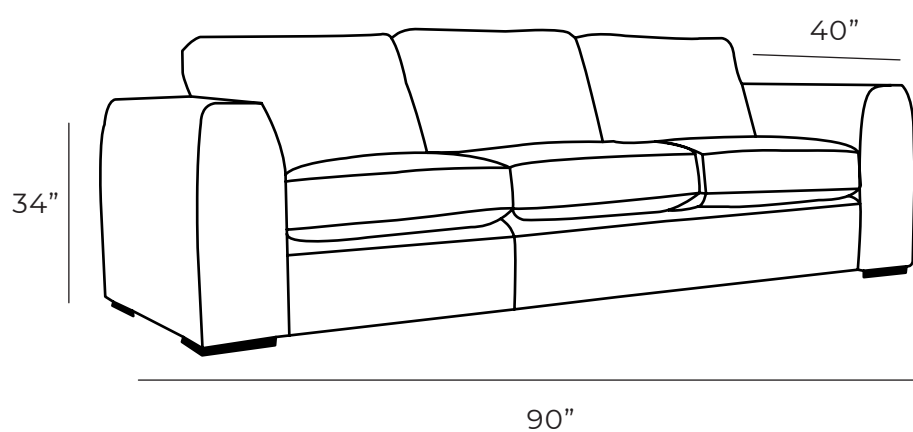

Overall Dimensions

Arm Height	26.5"
Arm Width	10"
Seat Height	18.5"
Seat Depth	24"

Measurements	Length	Depth	Height
Sofa (as Shown)	90"	40"	34"
Loveseat	80"	40"	34"
Condo	66"	40"	34"
Chair	43"	40"	34"
Chair (Oversize)	55"	40"	34"