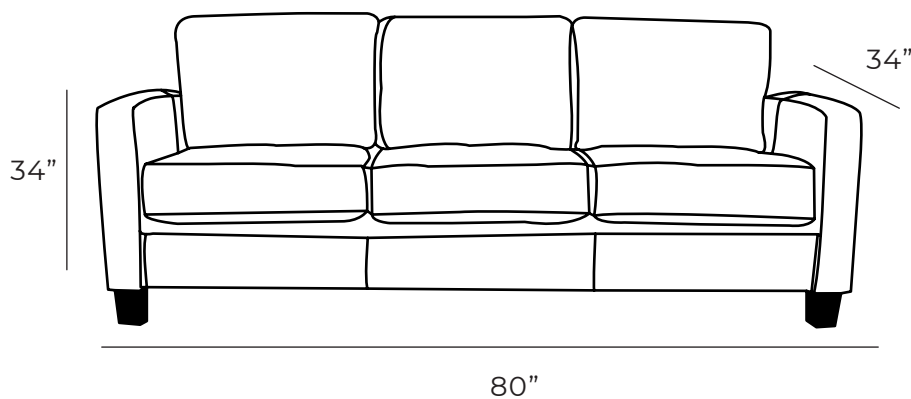

AILEEN

Sofa

The Aileen sofa is the perfect intersection of durable and comfy box cushions that provide proper support while her arms are curvaceous and slender resulting in a masculine yet feminine style.

Overall Dimensions

Arm Height	24"
Arm Width	5"
Seat Height	18"
Seat Depth	22"

Measurements	Length	Depth	Height
Sofa (as Shown)	80"	34"	34"
Loveseat	68"	34"	34"
Condo	56"	34"	34"
Chair	32"	34"	34"
Chair (Oversize)	43"	34"	34"