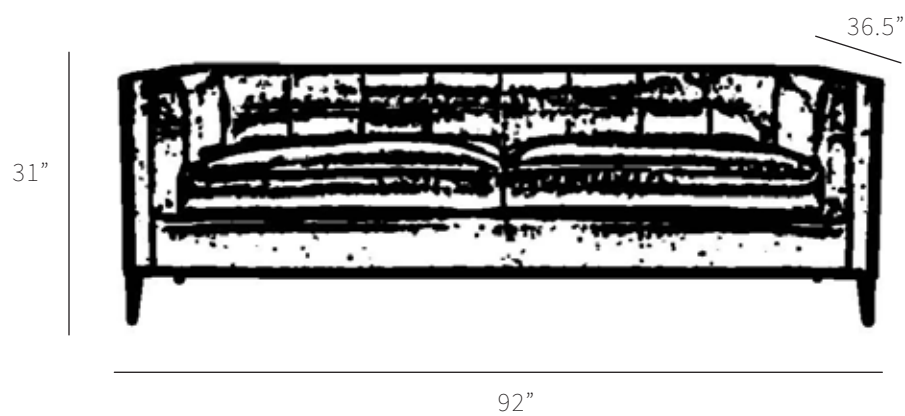

Measurements	Length	Depth	Height
Sofa (as Shown)	92"	36.5"	31"
Loveseat	68"	36.5"	31"
Condo	80"	36.5"	31"
Chair	43"	36.5"	31"

**\*All measurements are approximate**