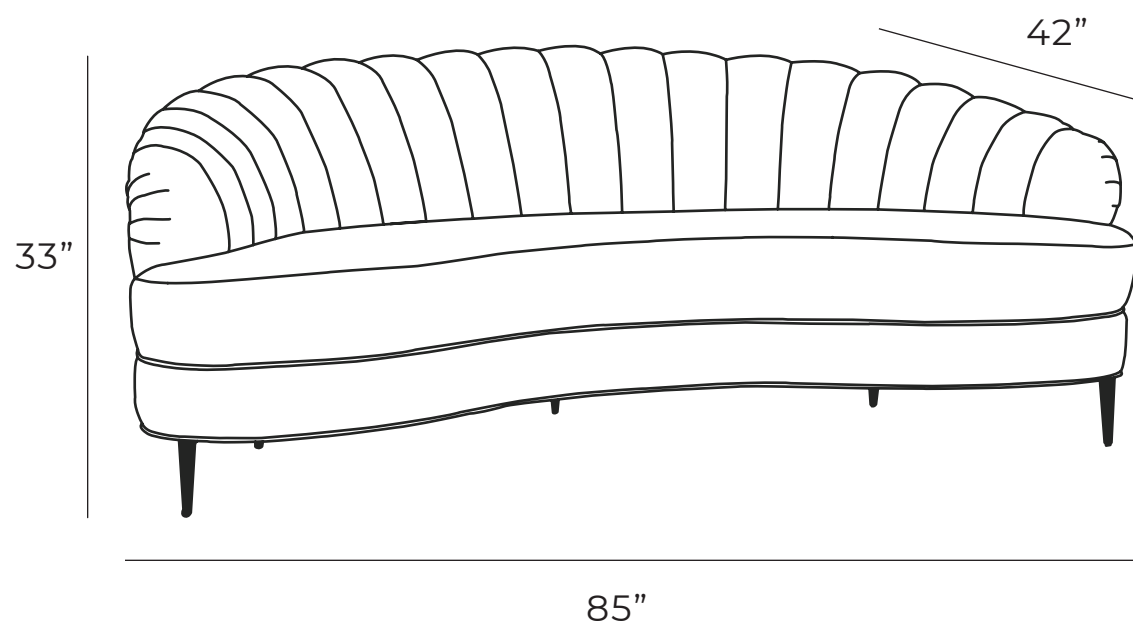

HARLOW CHANNEL

Sofa

All our leather and fabric furniture can be customized to the size & colour of your choice. Also available as a condo sofa, loveseat, chair or sectional of any size. Bench made by Rawhide Leather Furniture in Toronto, Canada.

Measurements	Length	Depth	Height
Sofa (as Shown)	85"	42"	33"
Condo	76"	42"	33"

***All measurements are approximate**

Available Styles

Sofa

Condo

Details

- Available in premium Italian top & full grain leathers or premium quality fabrics
- Handcrafted in Toronto, Canada by Rawhide
- Available in any depth and standard length
- Kiln-dried Canadian ethically sourced hardwood
- Eco-friendly construction
- Double-doweled frame
- Corner block joinery
- Evenly suspended steel springs
- Choose standard fills: Super soft, tahoe, medium, firm (poly fiber wrapped around a soya-based high density foam core)
- Down Topper (down, feather wrapped around a high density foam core)
- Premium fill: Feather Deluxe (down, feather envelope encased in commercial grade foam core)
- Ultra cell foam (high density foam designed for commercial and contract use)
- All furniture available with your choice of over 20 decorative nail options in varying sizes and colours. There is also the ability to omit studs from any piece
- Wood block feet available in multiple sizes and finishes. Chrome and brushed steel legs also available in multiple sizes
- Rawhide Leather and Fabric Furniture offers you a lifetime warranty on the construction and springs on your piece. To find out more about the best warranty in Canada, please visit our "Construction" page.