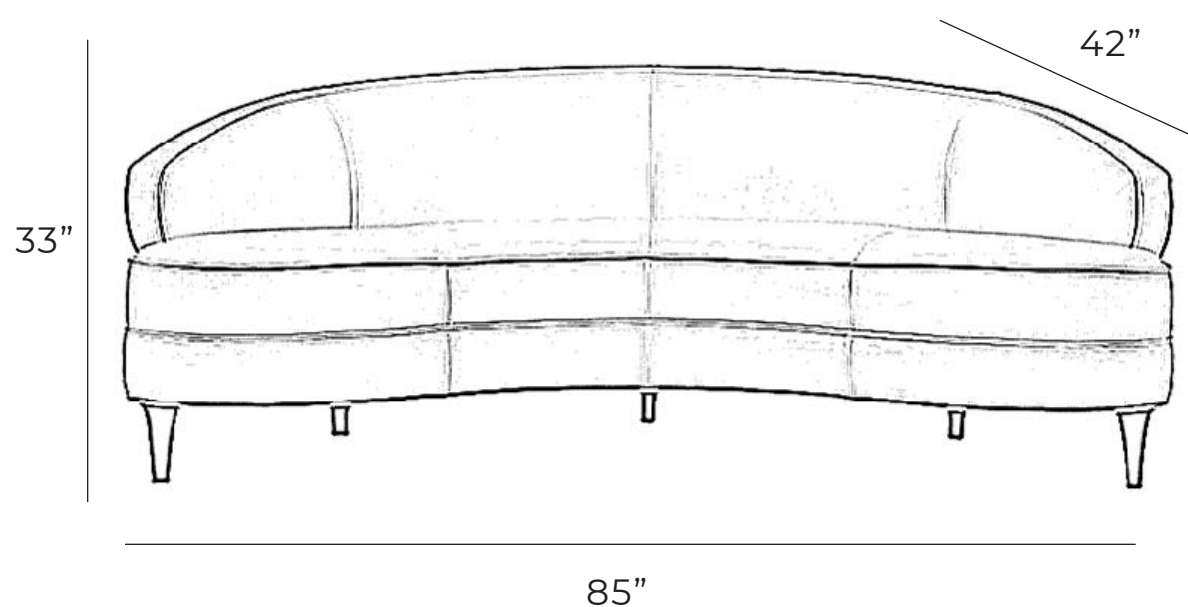

Measurements	Length	Depth	Height
Sofa (as Shown)	85"	42"	33"
Condo	76"	42"	33"

**\*All measurements are approximate**