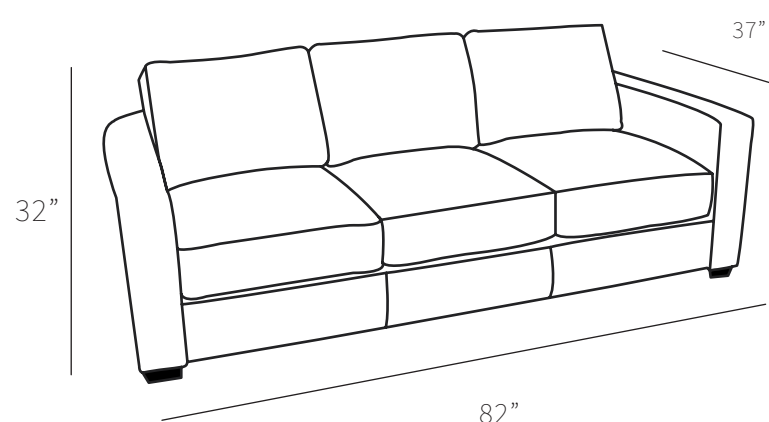

ELAINE

Sofa

You'll receive endless compliments on beauty and comfort with the Elaine sofa. With its unique shape and whatever cushion fill you choose, it's versatility and elegant style remains.

All our leather and fabric furniture can be customized to the size & colour of your choice. Also available as a condo sofa, loveseat, chair or sectional of any size. Bench made by Rawhide Leather Furniture in Toronto, Canada.

Overall Dimensions

Arm Height	23.5"
Arm Width	6"
Seat Height	18.5"
Seat Depth	21"

Measurements	Length	Depth	Height
Sofa (as Shown)	82"	37"	32"
X-Long Sofa	102"	37"	32"
Loveseat	59"	37"	32"
Condo	73"	37"	32"
Chair	35"	37"	32"
Chair (Oversize)	47"	37"	32"

Sofa & Ottoman

Details

- Available in premium Italian top & full grain leathers or premium quality fabrics
- Handcrafted in Toronto, Canada by Rawhide
- Standard depth and length
- Kiln-dried Canadian ethically sourced hardwood
- Eco-friendly construction
- Double-doweled frame
- Corner block joinery
- Evenly suspended steel springs
- All sofas available as 3 seat cushions & 3 back cushions or 2 seat cushions & 2 back cushions or bench seat & 2 back cushions
- Choose standard fills: Super soft, tahoe, medium, firm (poly fiber wrapped around a soya-based high density foam core)
- Down Topper (down, feather wrapped around a high density foam core)
- Premium fill: Feather Deluxe (down, feather envelope encased in commercial grade foam core)
- Ultra cell foam (high density foam designed for commercial and contract use)
- All furniture available with your choice of over 20 decorative nail options in varying sizes and colours. There is also the ability to omit studs from any piece
- Wood block feet available in multiple sizes and finishes. Chrome and brushed steel legs also available in multiple sizes
- Rawhide Leather and Fabric Furniture offers you a lifetime warranty on the construction and springs on your piece. To find out more about the best warranty in Canada, please visit our "Construction" page.