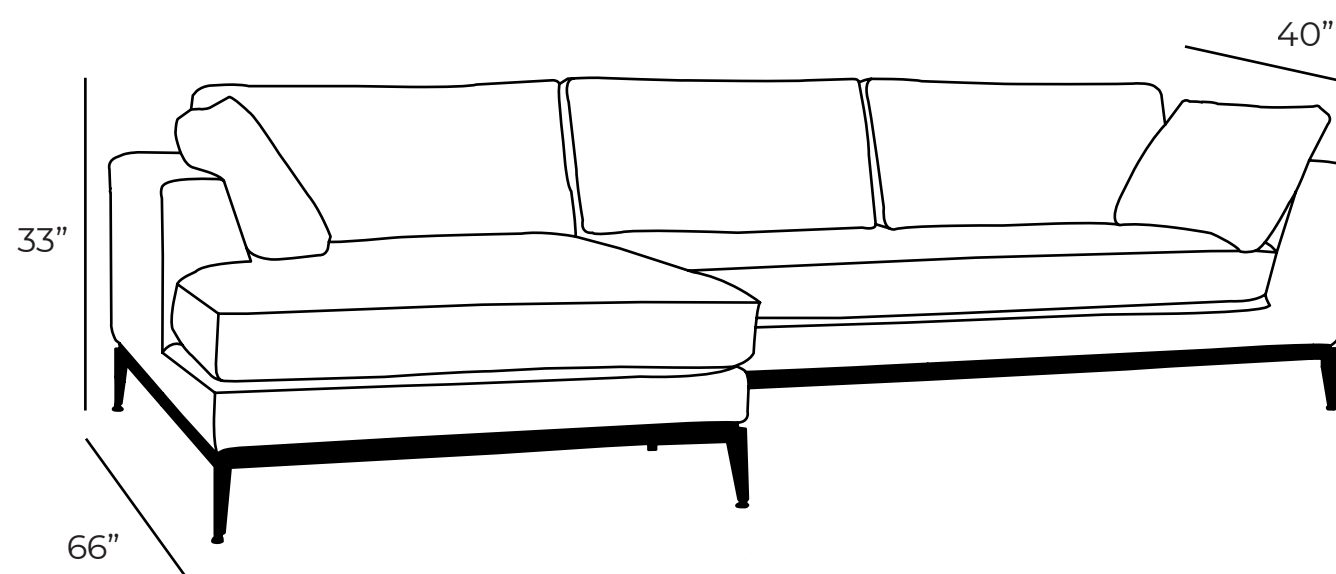

Measurements	Length	Depth	Height
Sectional (as Shown)	110"	40"	33"
1 Arm Sofa LHF/RHF	80"	40"	33"
1 Arm Chaise LHF/RHF	40"	66"	33"
1 Arm Condo Sofa LHF/RHF	70"	40"	33"

### Overall Dimensions

Arm Height	27"
Arm Width	10"
Seat Height	18"
Seat Depth	23"

### Details

- Available in premium Italian top & full grain leathers or premium quality fabrics
- Handcrafted in Toronto, Canada by Rawhide
- Depth and length can be customized to your requirements
- Kiln-dried Canadian ethically sourced hardwood
- Eco-friendly construction
- Double-doweled frame
- Corner block joinery
- Platinum drop in coil suspension, 9 coils per seat, hand stuffed for noise dampening or evenly suspended steel springs
- Most sectionals available as standard size, oversize or bench seats
- Choose standard fills: Super soft, tahoe, medium, firm (poly fiber wrapped around a soya-based high density foam core)
- Down Topper (down, feather wrapped around a high density foam core)
- Premium fill: Feather Deluxe (down, feather envelope encased in commercial grade foam core)
- Ultra cell foam (high density foam designed for commercial and contract use)
- All furniture available with your choice of over 20 decorative nail options in varying sizes and colours. There is also the ability to omit studs from any piece
- Wood block feet available in multiple sizes and finishes. Chrome and brushed steel legs also available in multiple sizes
- Rawhide Leather and Fabric Furniture offers you a lifetime warranty on the construction and springs on your piece. To find out more about the best warranty