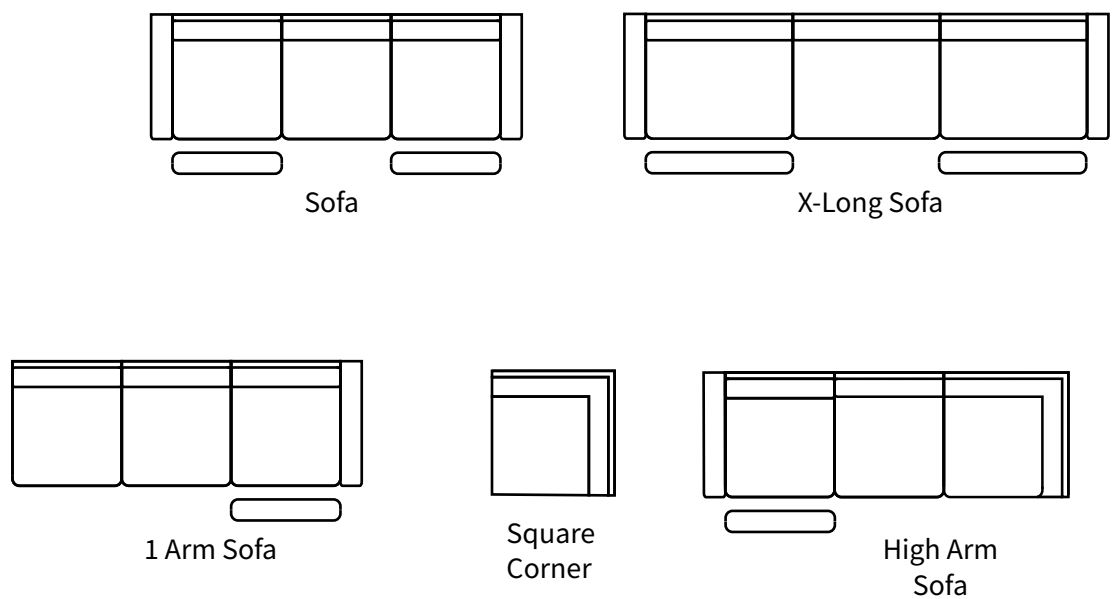

Overall Dimensions

Arm Height	24"
Arm Width	7"
Seat Height	20"
Seat Depth	24"

Measurements	Length	Depth	Height
X-Long Sofa	104"	36"	40"
Sofa	83"	36"	40"
Condo Sofa	74"	36"	40"
Loveseat	60"	36"	40"
High Arm Sofa LHF/RHF	89"	36"	40"
1 Arm Sofa LHF/RHF	76"	36"	40"
Square Corner	36"	36"	40"
Chair	37"	36"	40"
Chair (Oversize)	44"	36"	40"

- Recliners only available on arm side
- Power optional
- 2 recliners only available on sectionals
- NO MODIFICATIONS ON RECLINERS

Available Styles

*All measurements are approximate

Details

- Available in premium Italian top & full grain leathers or premium quality fabrics
- Handcrafted in Toronto, Canada by Rawhide
- Kiln-dried Canadian ethically sourced hardwood
- Eco-friendly construction
- Double-doweled frame
- Corner block joinery
- Commercial Grade wall away steel reclining mechanism made in North America, available in both manual and power. Power headrests available. Standard and oversize seats available
- Wall away recliners only require 3" of clearance from the wall.
- Standard depth. Available in 23 or 30 inch seat widths
- Ultra cell firm seats standard (high density foam designed for commercial and contract use) other options available
- All furniture available with your choice of over 20 decorative nail options in varying sizes and colours. There is also the ability to omit studs from any piece
- Wood block feet available in multiple sizes and finishes. Chrome and brushed steel legs also available in multiple sizes
- Rawhide Leather and Fabric Furniture offers you a lifetime warranty on the construction and springs on your piece. To find out more about the best warranty in Canada, please visit our "Construction" page.