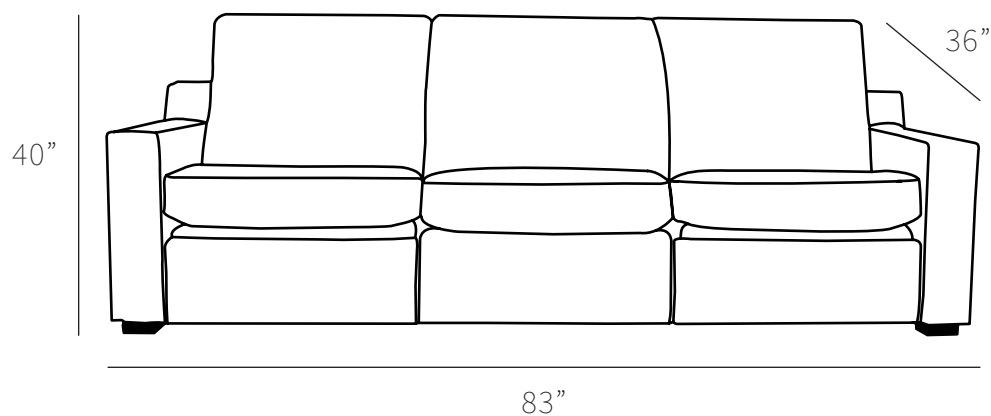

BEDFORD

Recliner Sofa

All our leather and fabric furniture can be customized to the size & colour of your choice. Also available as a condo sofa, loveseat, chair or sectional of any size. Bench made by Rawhide Leather Furniture in Toronto, Canada.

Overall Dimensions

Arm Height	24"
Arm Width	7"
Seat Height	20"
Seat Depth	24"

Measurements	Length	Depth	Height
X-Long Sofa	104"	36"	40"
Sofa	83"	36"	40"
Condo Sofa	74"	36"	40"
Loveseat	60"	36"	40"
High Arm Sofa LHF/RHF	89"	36"	40"
1 Arm Sofa LHF/RHF	76"	36"	40"
Square Corner	36"	36"	40"
Chair	37"	36"	40"
Chair (Oversize)	44"	36"	40"

- Recliners only available on arm side
- Power optional
- 2 recliners only available on sectionals
- NO MODIFICATIONS ON RECLINERS

Available Styles

*All measurements are approximate

Details

- Available in premium Italian top & full grain leathers or premium quality fabrics
- Handcrafted in Toronto, Canada by Rawhide
- Kiln-dried Canadian ethically sourced hardwood
- Eco-friendly construction
- Double-doweled frame
- Corner block joinery
- Commercial Grade wall away steel reclining mechanism made in North America, available in both manual and power. Power headrests available. Standard and oversize seats available
- Wall away recliners only require 3" of clearance from the wall.
- Standard depth. Available in 23 or 30 inch seat widths
- Ultra cell firm seats standard (high density foam designed for commercial and contract use) other options available
- All furniture available with your choice of over 20 decorative nail options in varying sizes and colours. There is also the ability to omit studs from any piece
- Wood block feet available in multiple sizes and finishes. Chrome and brushed steel legs also available in multiple sizes
- Rawhide Leather and Fabric Furniture offers you a lifetime warranty on the construction and springs on your piece. To find out more about the best warranty in Canada, please visit our "Construction" page.