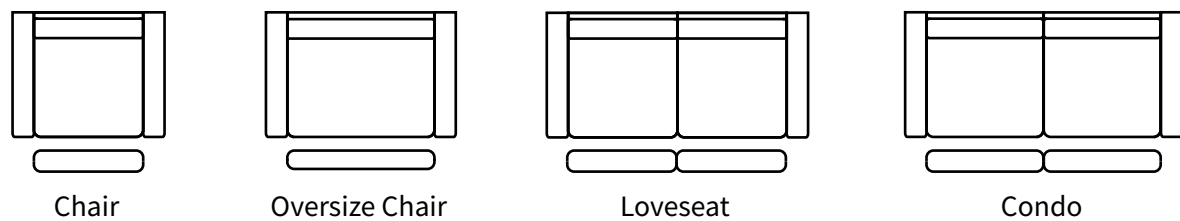

BEDFORD

Recliner Sofa

All our leather and fabric furniture can be customized to the size & colour of your choice. Also available as a condo sofa, loveseat, chair or sectional of any size. Bench made by Rawhide Leather Furniture in Toronto, Canada.

Overall Dimensions

Arm Height	24"
Arm Width	7"
Seat Height	20"
Seat Depth	24"

Measurements	Length	Depth	Height
X-Long Sofa	104"	36"	40"
Sofa	83"	36"	40"
Condo Sofa	74"	36"	40"
Loveseat	60"	36"	40"
High Arm Sofa LHF/RHF	89"	36"	40"
1 Arm Sofa LHF/RHF	76"	36"	40"
Square Corner	36"	36"	40"
Chair	37"	36"	40"
Chair (Oversize)	44"	36"	40"

- Recliners only available on arm side
- Power optional
- 2 recliners only available on sectionals
- NO MODIFICATIONS ON RECLINERS

Available Styles

*All measurements are approximate

Details

- Available in premium Italian top & full grain leathers or premium quality fabrics
- Handcrafted in Toronto, Canada by Rawhide
- Kiln-dried Canadian ethically sourced hardwood
- Eco-friendly construction
- Double-doweled frame
- Corner block joinery
- Commercial Grade wall away steel reclining mechanism made in North America, available in both manual and power. Power headrests available. Standard and oversize seats available
- Wall away recliners only require 3" of clearance from the wall.
- Standard depth. Available in 23 or 30 inch seat widths
- Ultra cell firm seats standard (high density foam designed for commercial and contract use) other options available
- All furniture available with your choice of over 20 decorative nail options in varying sizes and colours. There is also the ability to omit studs from any piece
- Wood block feet available in multiple sizes and finishes. Chrome and brushed steel legs also available in multiple sizes
- Rawhide Leather and Fabric Furniture offers you a lifetime warranty on the construction and springs on your piece. To find out more about the best warranty in Canada, please visit our "Construction" page.