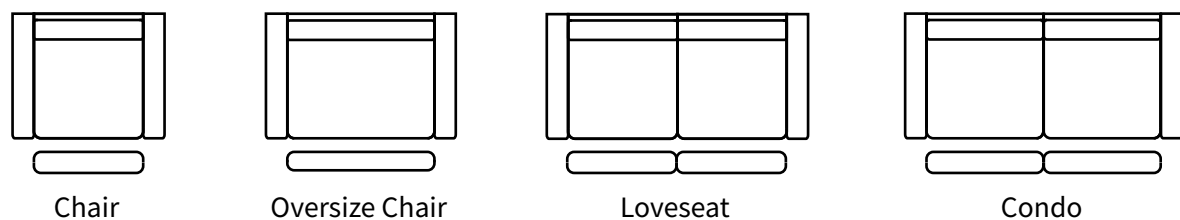

Overall Dimensions

Arm Height	23"
Arm Width	8"
Seat Height	19"
Seat Depth	20"

Measurements	Length	Depth	Height
Sofa	86"	36"	40"
Condo	76"	36"	40"
Loveseat (as Shown)	62"	36"	40"
Chair	39"	36"	40"
Oversize Chair	46"	36"	40"
High Arm Sofa LHF/RHF	90"	36"	40"
1 Arm Sofa LHF/RHF	78"	36"	40"
Square Corner	36"	36"	40"

***All measurements are approximate**

- Recliners only available on arm side
- Power optional
- 2 recliners only available on sectionals
- NO MODIFICATIONS ON RECLINERS

Available Styles

Details

- Available in premium Italian top & full grain leathers or premium quality fabrics
- Handcrafted in Toronto, Canada by Rawhide
- Kiln-dried Canadian ethically sourced hardwood
- Eco-friendly construction
- Double-doweled frame
- Corner block joinery
- Commercial Grade wall away steel reclining mechanism made in North America, available in both manual and power. Power headrests available. Standard and oversize seats available
- Wall away recliners only require 3" of clearance from the wall.
- Standard depth. Available in 23 or 30 inch seat widths
- Ultra cell firm seats standard (high density foam designed for commercial and contract use) other options available
- All furniture available with your choice of over 20 decorative nail options in varying sizes and colours. There is also the ability to omit studs from any piece
- Wood block feet available in multiple sizes and finishes. Chrome and brushed steel legs also available in multiple sizes
- Rawhide Leather and Fabric Furniture offers you a lifetime warranty on the construction and springs on your piece. To find out more about the best warranty in Canada, please visit our "Construction" page.