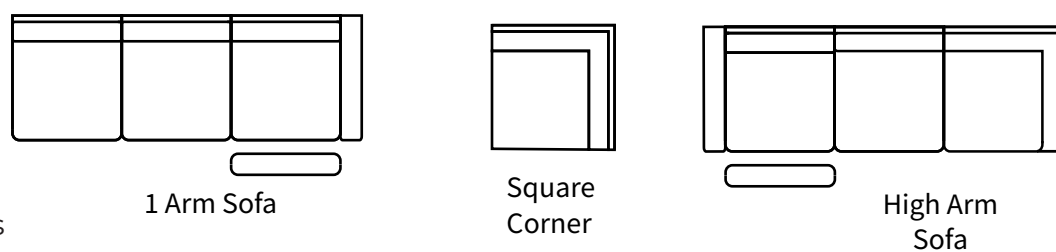

Overall Dimensions

Arm Height	23"
Arm Width	8"
Seat Height	19"
Seat Depth	20"

Measurements	Length	Depth	Height
Sofa	86"	36"	40"
Condo	76"	36"	40"
Loveseat (as Shown)	62"	36"	40"
Chair	39"	36"	40"
Oversize Chair	46"	36"	40"
High Arm Sofa LHF/RHF	90"	36"	40"
1 Arm Sofa LHF/RHF	78"	36"	40"
Square Corner	36"	36"	40"

***All measurements are approximate**

- Recliners only available on arm side
- Power optional
- 2 recliners only available on sectionals
- NO MODIFICATIONS ON RECLINERS

Available Styles

Details

- Available in premium Italian top & full grain leathers or premium quality fabrics
- Handcrafted in Toronto, Canada by Rawhide
- Kiln-dried Canadian ethically sourced hardwood
- Eco-friendly construction
- Double-doweled frame
- Corner block joinery
- Commercial Grade wall away steel reclining mechanism made in North America, available in both manual and power. Power headrests available. Standard and oversize seats available
- Wall away recliners only require 3" of clearance from the wall.
- Standard depth. Available in 23 or 30 inch seat widths
- Ultra cell firm seats standard (high density foam designed for commercial and contract use) other options available
- All furniture available with your choice of over 20 decorative nail options in varying sizes and colours. There is also the ability to omit studs from any piece
- Wood block feet available in multiple sizes and finishes. Chrome and brushed steel legs also available in multiple sizes
- Rawhide Leather and Fabric Furniture offers you a lifetime warranty on the construction and springs on your piece. To find out more about the best warranty in Canada, please visit our "Construction" page.