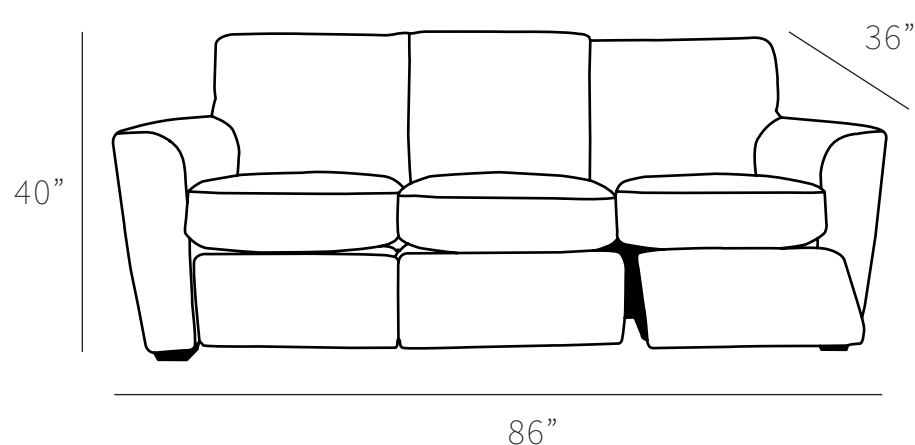

SHANNON

Recliner Sofa

All our leather and fabric furniture can be customized to the size & colour of your choice. Also available as a condo sofa, loveseat, chair or sectional of any size. Bench made by Rawhide Leather Furniture in Toronto, Canada.

Overall Dimensions

Arm Height	23"
Arm Width	8"
Seat Height	19"
Seat Depth	20"

Measurements	Length	Depth	Height
Sofa	86"	36"	40"
Condo	76"	36"	40"
Loveseat (as Shown)	62"	36"	40"
Chair	39"	36"	40"
Oversize Chair	46"	36"	40"
High Arm Sofa LHF/RHF	90"	36"	40"
1 Arm Sofa LHF/RHF	78"	36"	40"
Square Corner	36"	36"	40"

***All measurements are approximate**

- Recliners only available on arm side
- Power optional
- 2 recliners only available on sectionals
- NO MODIFICATIONS ON RECLINERS

Available Styles

Details

- Available in premium Italian top & full grain leathers or premium quality fabrics
- Handcrafted in Toronto, Canada by Rawhide
- Kiln-dried Canadian ethically sourced hardwood
- Eco-friendly construction
- Double-doweled frame
- Corner block joinery
- Commercial Grade wall away steel reclining mechanism made in North America, available in both manual and power. Power headrests available. Standard and oversize seats available
- Wall away recliners only require 3" of clearance from the wall.
- Standard depth. Available in 23 or 30 inch seat widths
- Ultra cell firm seats standard (high density foam designed for commercial and contract use) other options available
- All furniture available with your choice of over 20 decorative nail options in varying sizes and colours. There is also the ability to omit studs from any piece
- Wood block feet available in multiple sizes and finishes. Chrome and brushed steel legs also available in multiple sizes
- Rawhide Leather and Fabric Furniture offers you a lifetime warranty on the construction and springs on your piece. To find out more about the best warranty in Canada, please visit our "Construction" page.