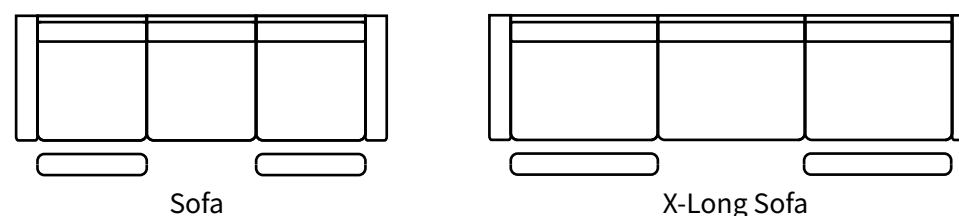

Overall Dimensions

Arm Height	23"
Arm Width	8"
Seat Height	19"
Seat Depth	20"

Measurements	Length	Depth	Height
Sofa	86"	36"	40"
Condo	76"	36"	40"
Loveseat (as Shown)	62"	36"	40"
Chair	39"	36"	40"
Oversize Chair	46"	36"	40"
High Arm Sofa LHF/RHF	90"	36"	40"
1 Arm Sofa LHF/RHF	78"	36"	40"
Square Corner	36"	36"	40"

***All measurements are approximate**

- Recliners only available on arm side
- Power optional
- 2 recliners only available on sectionals
- NO MODIFICATIONS ON RECLINERS

Available Styles

Details

- Available in premium Italian top & full grain leathers or premium quality fabrics
- Handcrafted in Toronto, Canada by Rawhide
- Kiln-dried Canadian ethically sourced hardwood
- Eco-friendly construction
- Double-doweled frame
- Corner block joinery
- Commercial Grade wall away steel reclining mechanism made in North America, available in both manual and power. Power headrests available. Standard and oversize seats available
- Wall away recliners only require 3" of clearance from the wall.
- Standard depth. Available in 23 or 30 inch seat widths
- Ultra cell firm seats standard (high density foam designed for commercial and contract use) other options available
- All furniture available with your choice of over 20 decorative nail options in varying sizes and colours. There is also the ability to omit studs from any piece
- Wood block feet available in multiple sizes and finishes. Chrome and brushed steel legs also available in multiple sizes
- Rawhide Leather and Fabric Furniture offers you a lifetime warranty on the construction and springs on your piece. To find out more about the best warranty in Canada, please visit our "Construction" page.