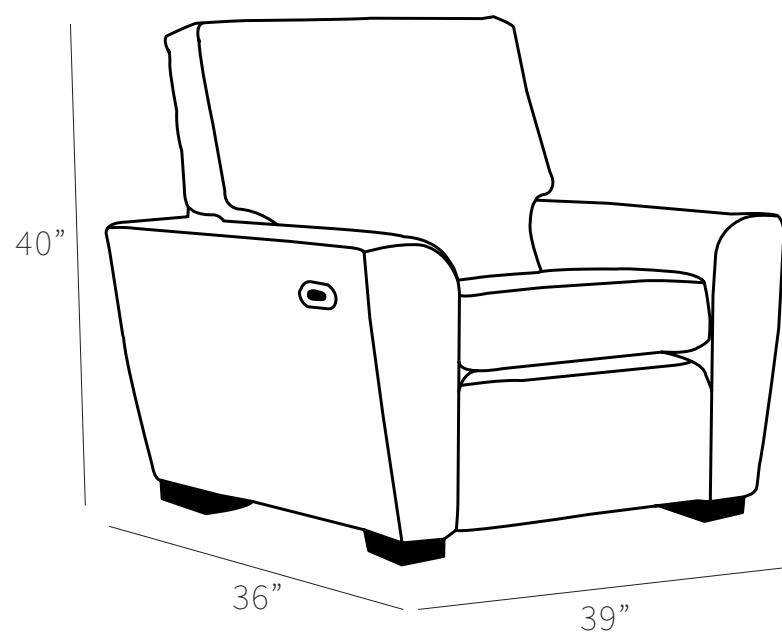

### Overall Dimensions

Arm Height	23"
Arm Width	8"
Seat Height	19"
Seat Depth	20"

Measurements	Length	Depth	Height
Chair	39"	36"	40"
Chair (Oversize)	46"	36"	40"

**\*All measurements are approximate**

- Recliners only available on arm side
- Power optional
- 2 recliners only available on sectionals
- NO MODIFICATIONS ON RECLINERS