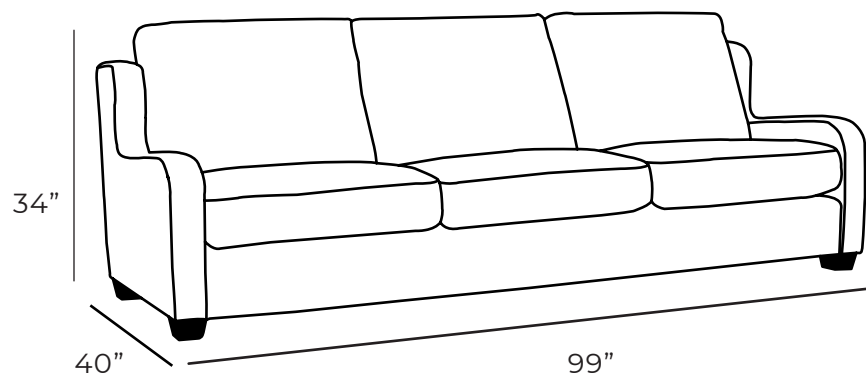

## X-Long Sofa

Savoy is a comfortable masterpiece with beautifully sculpted arms draping away from its back cushions. Elegant enough for that special setting while still being relaxed in spirit to blend nicely into any casual living space.

### Overall Dimensions

Arm Height	21"
Arm Width	4.5"
Seat Height	17.5"
Seat Depth	22"

Measurements	Length	Depth	Height
X-Long Sofa (as Shown)	99"	40"	34"
Sofa	78"	40"	34"
Loveseat	55"	40"	34"
Condo	69"	40"	34"
Chair	32"	40"	34"
Chair (Oversize)	44"	40"	34"

### Details

- Available in premium Italian top & full grain leathers or premium quality fabrics
- Handcrafted in Toronto, Canada by Rawhide
- Available in any depth and length
- Kiln-dried Canadian ethically sourced hardwood
- Eco-friendly construction
- Double-doweled frame
- Corner block joinery
- Platinum drop in coil suspension, 9 coils per seat, hand stuffed for noise dampening
- All sofas available as 3 seat cushions & 3 back cushions or 2 seat cushions & 2 back cushions or bench seat & 2 back cushions
- Choose standard fills: Super soft, tahoe, medium, firm (poly fiber wrapped around a soya-based high density foam core)
- Down Topper (down, feather wrapped around a high density foam core)
- Premium fill: Feather Deluxe (down, feather envelope encased in commercial grade foam core)
- Ultra cell foam (high density foam designed for commercial and contract use)
- All furniture available with your choice of over 20 decorative nail options in varying sizes and colours. There is also the ability to omit studs from any piece
- Wood block feet available in multiple sizes and finishes. Chrome and brushed steel legs also available in multiple sizes
- Rawhide Leather and Fabric Furniture offers you a lifetime warranty on the construction and springs on your piece. To find out more about the best warranty in Canada, please visit our "Construction" page.