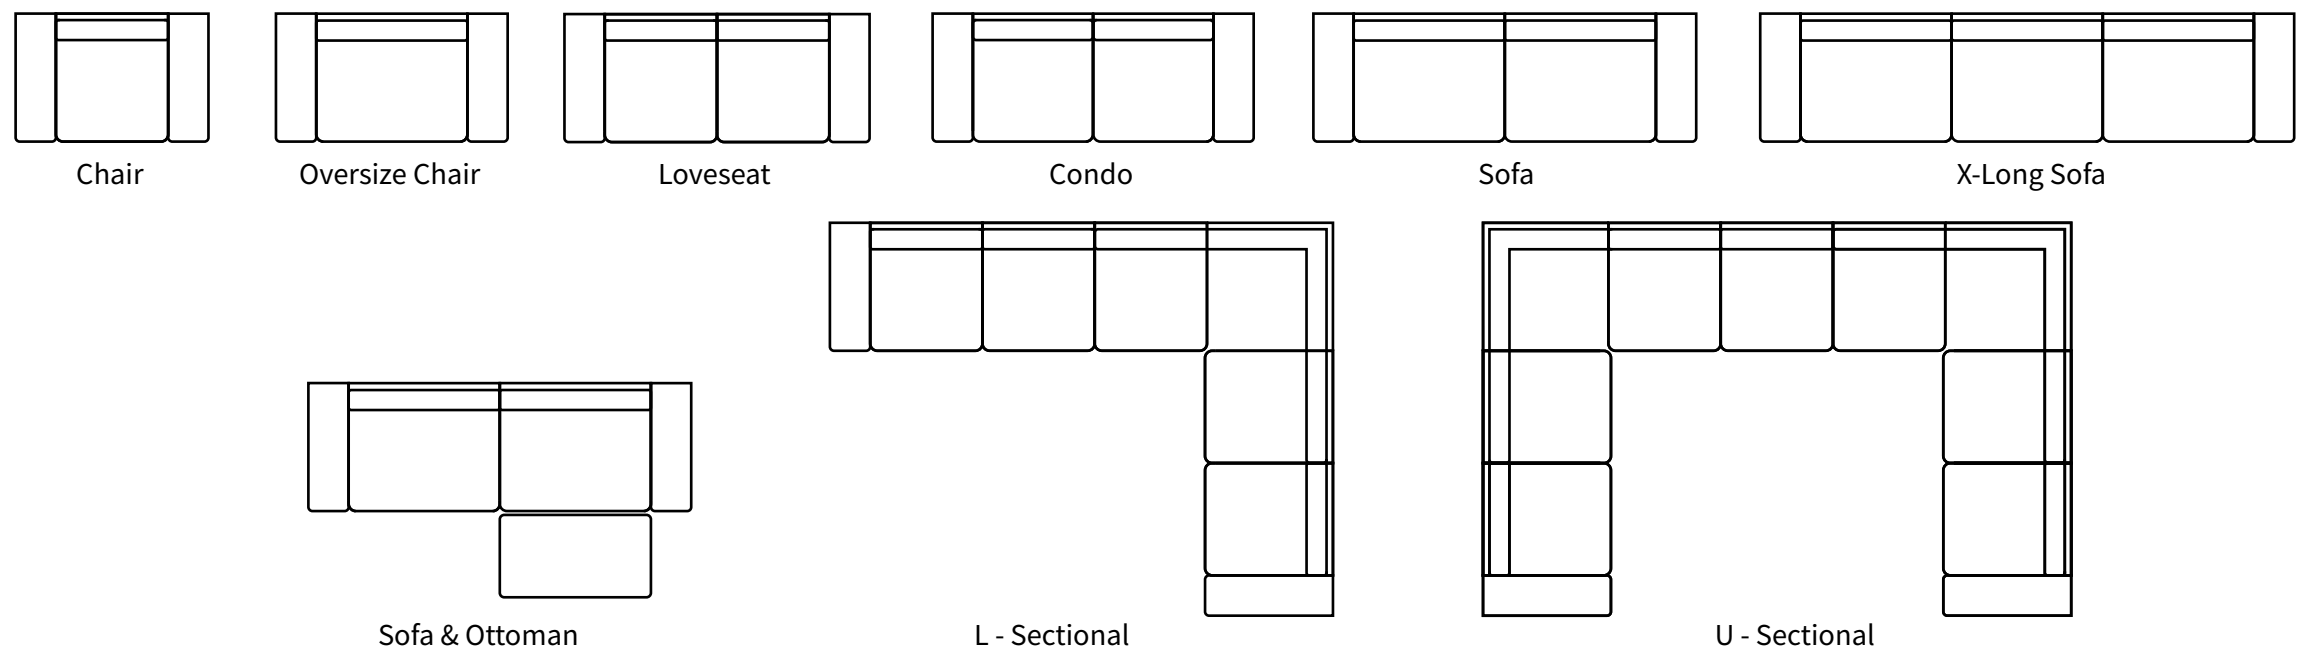

Overall Dimensions

Arm Height	29"
Arm Width	12"
Seat Height	16"
Seat Depth	27"

Measurements	Length	Depth	Height
Sofa (as Shown)	89"	42"	29"
Condo	80"	42"	29"
Loveseat	66"	42"	29"
Chair	47"	42"	29"
Chair (Oversize)	59"	42"	29"

Available Styles

*All measurements are approximate

Details

- Available in premium Italian top & full grain leathers or premium quality fabrics
- Handcrafted in Toronto, Canada by Rawhide
- Available in any depth and length
- Kiln-dried Canadian ethically sourced hardwood
- Eco-friendly construction
- Double-doweled frame
- Corner block joinery
- Platinum drop in coil suspension, 9 coils per seat, hand stuffed for noise dampening
- All sofas available as 3 seat cushions & 3 back cushions or 2 seat cushions & 2 back cushions or bench seat & 2 back cushions
- Choose standard fills: Super soft, tahoe, medium, firm (poly fiber wrapped around a soya-based high density foam core)
- Down Topper (down, feather wrapped around a high density foam core)
- Premium fill: Feather Deluxe (down, feather envelope encased in commercial grade foam core)
- Ultra cell foam (high density foam designed for commercial and contract use)
- All furniture available with your choice of over 20 decorative nail options in varying sizes and colours. There is also the ability to omit studs from any piece
- Wood block feet available in multiple sizes and finishes. Chrome and brushed steel legs also available in multiple sizes
- Rawhide Leather and Fabric Furniture offers you a lifetime warranty on the construction and springs on your piece. To find out more about the best warranty in Canada, please visit our "Construction" page.