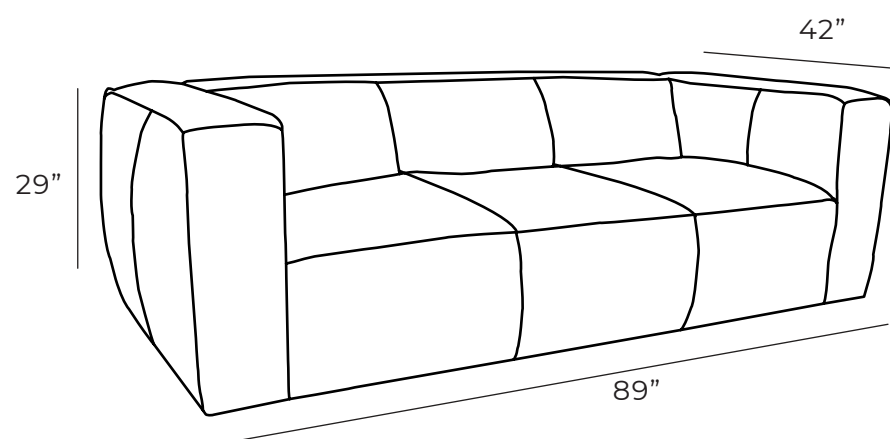

ROLLO

Sofa

The Rollo sofa has soft linear edges drowned in extra padding throughout making this "cigar lounge" style sofa masculine in its design lines. A tight back and tight seat gives the appearance of modern hard lines, yet it's as soft as a pillow. The "flange" stitch gives increased durability and shabby chic hint to an already formal looking piece.

Overall Dimensions

Arm Height	29"
Arm Width	12"
Seat Height	16"
Seat Depth	27"

Measurements	Length	Depth	Height
Sofa (as Shown)	89"	42"	29"
Condo	80"	42"	29"
Loveseat	66"	42"	29"
Chair	47"	42"	29"
Chair (Oversize)	59"	42"	29"