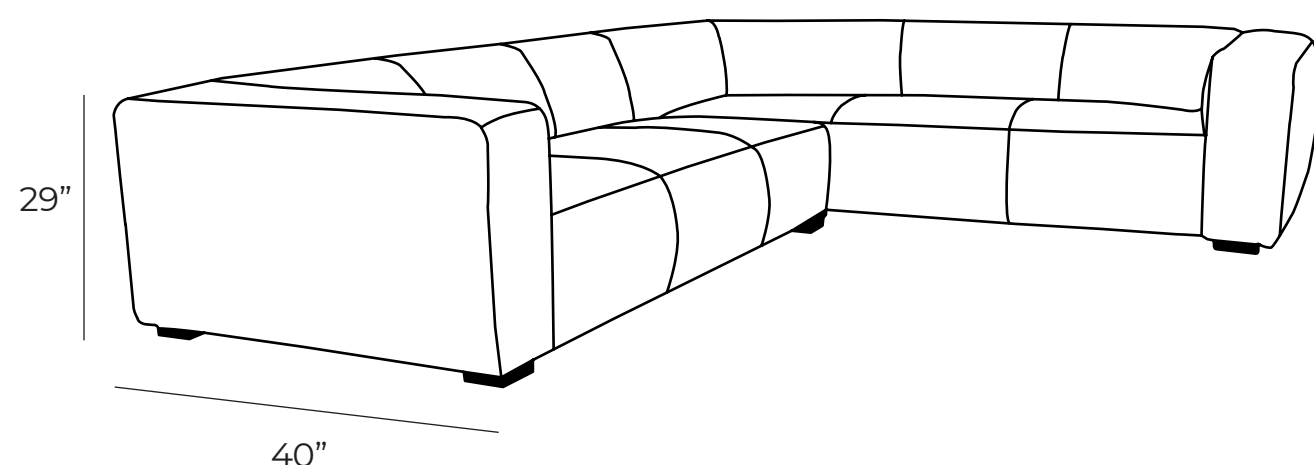

The Rollo sectional has soft linear edges drowned in extra padding throughout making this “cigar lounge” style sectional masculine in it’s design lines. A tight back and tight seat gives the appearance of modern hard lines, yet it’s as soft as a pillow. The “flange” stitch gives increased durability and shabby chic hint to an already formal looking piece.

Measurements	Length	Depth	Height
High Arm Sofa	96"	40"	29"
1 Arm Sofa LHF/RHF	79"	40"	29"
1 Arm Loveseat	56"	40"	29"
Ottoman	35"	27"	16"

***All measurements are approximate**

****All Sectionals are custom sizes and configurations**

Overall Dimensions

Arm Height	29"
Arm Width	10"
Seat Height	16"
Seat Depth	23"

Available Styles

Condo & Chaise

Sofa & Ottoman

L - Sectional

U - Sectional

High Arm
Open end
Chaise