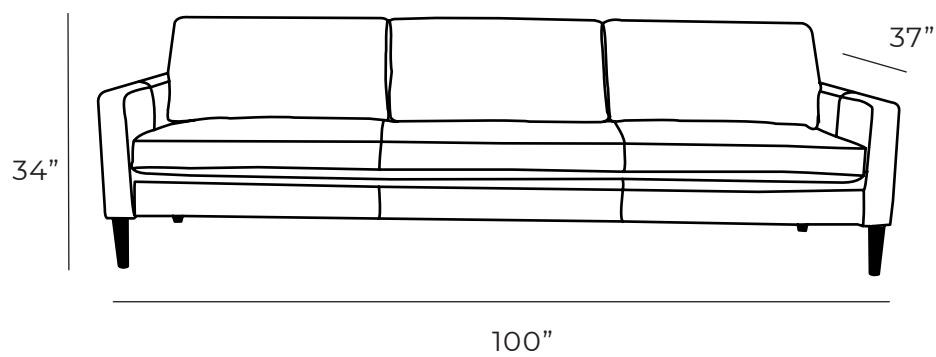

MARLO

X- Long Sofa

Sit back and relax as you settle into a timeless piece for the ages. The Marlo further exaggerates mid-century styling with a further reduced front edge resulting in a more pronounced cone leg.

Overall Dimensions

Arm Height	24"
Arm Width	3.5 or 5"
Seat Height	18"
Seat Depth	21"

Measurements	Length	Depth	Height
X-Long Sofa (as Shown)	100"	37"	34"
Sofa	82"	37"	34"
Loveseat	58"	37"	34"
Condo	70"	37"	34"
Chair	34"	37"	34"
Chair (Oversize)	45"	37"	34"