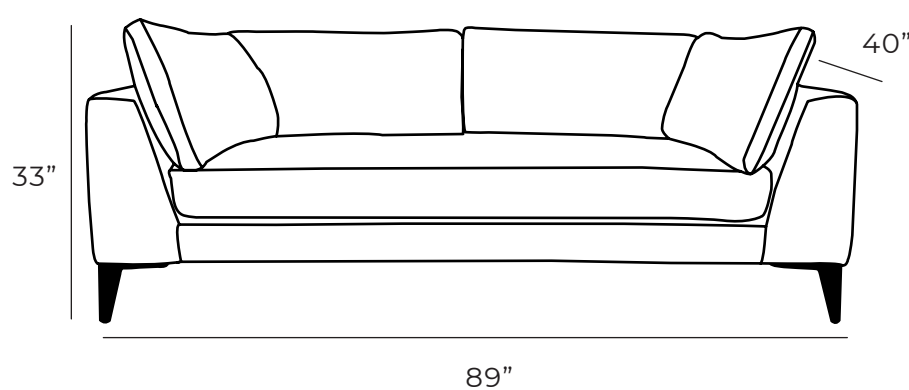

ITALIA

Sofa

If you're looking for a sofa in a league of its own, look no further than the Italia. Looking good from all sides, this sophisticated sofa is just the right piece to transform your room from ordinary to extraordinary.

Overall Dimensions

Arm Height	27"
Arm Width	10"
Seat Height	18.5"
Seat Depth	23"

Measurements	Length	Depth	Height
Sofa (as Shown)	89"	40"	33"
Loveseat	66"	40"	33"
Condo	80"	40"	33"
Chair	43"	40"	33"
Chair (Oversize)	55"	40"	33"