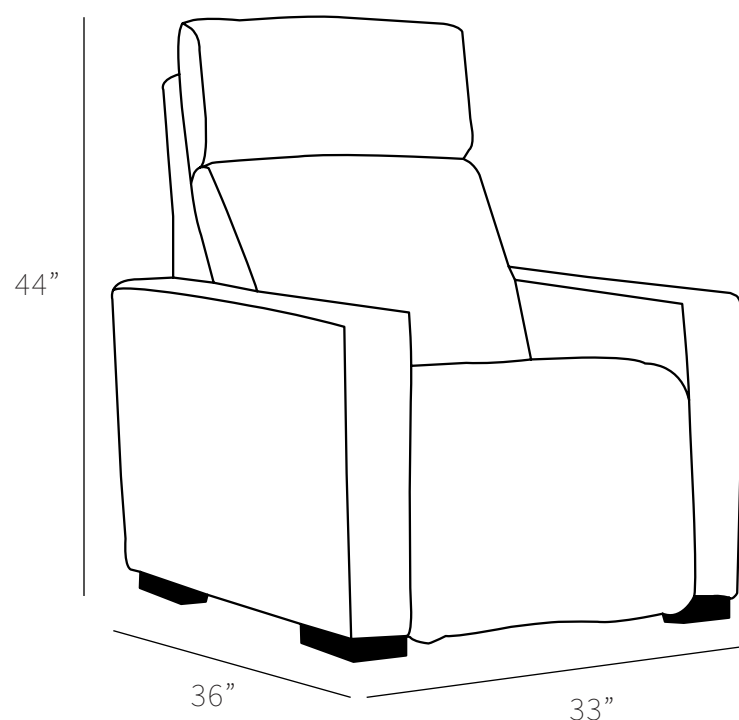

GIULIANA

Recliner Chair

The Giuliana features a track arm, waterfall with a power headrest and power recliners. The brushed aluminum switch has a USB port. Shown in Lush Pebble. A full grain heavy weight protected leather.

Overall Dimensions

Arm Height	24"
Arm Width	5"
Seat Height	20"
Seat Depth	21.5"

Measurements	Length	Depth	Height
Chair	33"	36"	44"
Chair (Oversize)	40"	36"	44"

***All measurements are approximate**

- Recliners only available on arm side
- Power optional
- 2 recliners only available on sectionals
- NO MODIFICATIONS ON RECLINERS