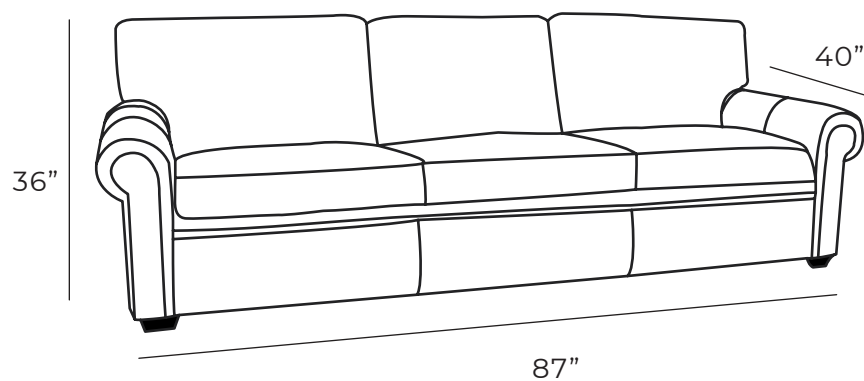

DIANA

Sofa

The classic style of the Diana sofa enriches Italian full grain, full aniline oiled leather. The deep seated Diana sofa features down seats and back cushions for a relaxed luxurious comfort.

All our leather and fabric furniture can be customized to the size & colour of your choice. Also available as a condo sofa, loveseat, chair or sectional of any size. Bench made by Rawhide Leather Furniture in Toronto, Canada.

Overall Dimensions

Arm Height	25.5"
Arm Width	9.5"
Seat Height	20"
Seat Depth	24"

Measurements	Length	Depth	Height
Sofa (as Shown)	87"	40"	36"
X-Long Sofa	108"	40"	36"
Loveseat	63"	40"	36"
Condo	78"	40"	36"
Chair	42"	40"	36"
Chair (Oversize)	54"	40"	36"