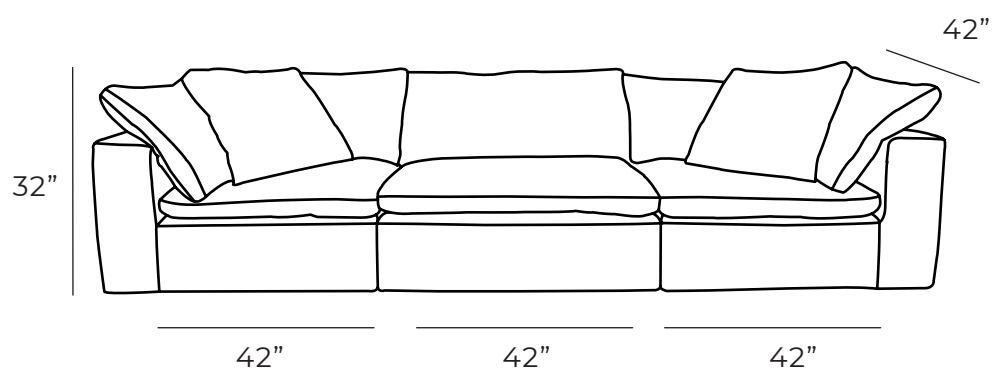

### Overall Dimensions

Arm Height	24"
Arm Width	10"
Seat Height	17"
Seat Depth	27"

Measurements	Length	Depth	Height
Sofa (Modular) as Shown	126"	42"	32"
Sofa (Stationary)	103"	42"	32"
Corner	42"	42"	32"
Armless Chair	42"	42"	32"
Armless Jr.	32"	42"	32"
Ottoman	42"	42"	17"