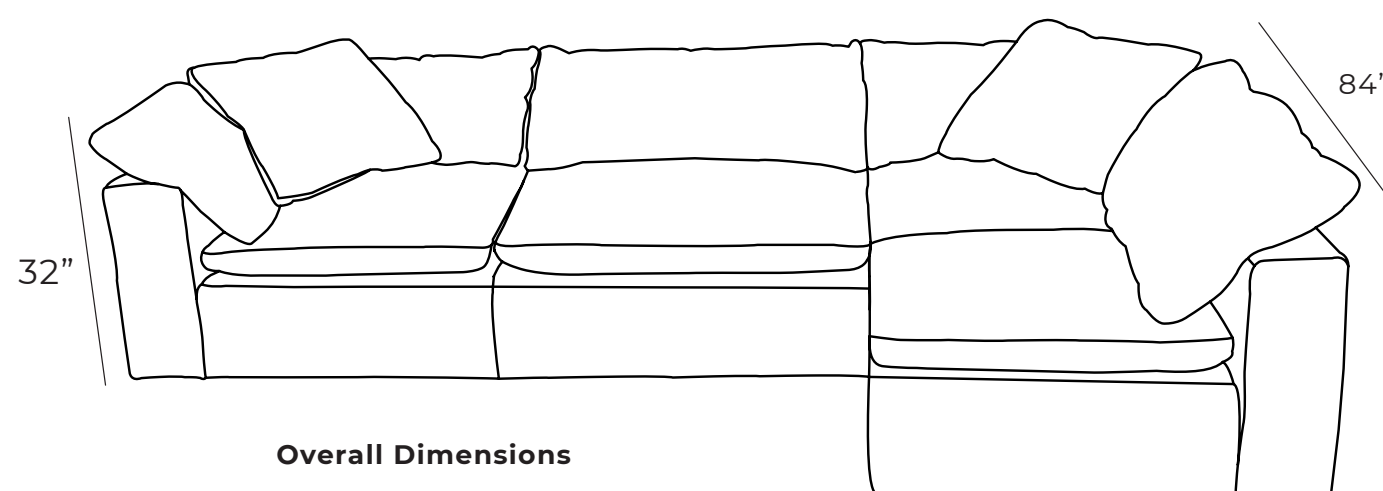

It's all in the name "Cloud". This deep seating sectional is constructed like none other. Feel yourself float on top cushions oozing with down feathers. It's modular set up allows you to reconfigure into a night bed for those unexpected house guests. "Cloud"

### Overall Dimensions

Arm Height	24"
Arm Width	10"
Seat Height	17"
Seat Depth	27"

Measurements	Length	Depth	Height
Modular Sectional	126"	84"	32"
Corner	42"	42"	32"
Armless Chair	42"	42"	32"
Armless Jr.	32"	42"	32"
Ottoman	42"	42"	17"