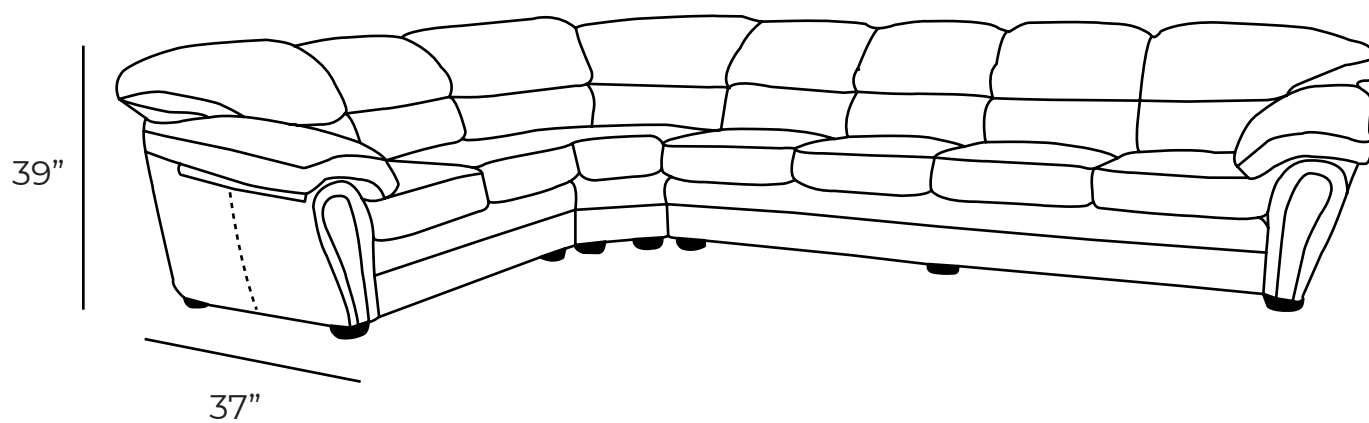

BOCA

Sectional

The Boca is the epitome of luxurious comfort with plush oversized cushions and arm pillows.

All our leather and fabric furniture can be customized to the size & colour of your choice. Also available as a condo sofa, loveseat, chair or sectional of any size. Bench made by Rawhide Leather Furniture in Toronto, Canada.

Measurements	Length	Depth	Height
High Arm Sofa LHF/RHF	95"	37"	39"
1 Arm Sofa LHF/RHF	81"	37"	39"
Armless Sofa	69"	37"	39"
1 Arm Loveseat LHF/RHF	58"	37"	39"
Armless Loveseat	46"	37"	39"
Curved Corner	45"	45"	39"
Square Corner	37"	37"	39"

Sofa & Ottoman

L - Sectional

U - Sectional

High Arm
Open end
Chaise

Details

- Available in premium Italian top & full grain leathers or premium quality fabrics
- Handcrafted in Toronto, Canada by Rawhide
- Available in any depth and length
- Kiln-dried Canadian ethically sourced hardwood
- Eco-friendly construction
- Double-doweled frame
- Corner block joinery
- Platinum drop in coil suspension, 9 coils per seat, hand stuffed for noise dampening or evenly suspended steel springs
- All sectionals available as standard size, oversize or bench seats
- Choose standard fills: Super soft, tahoe, medium, firm (poly fiber wrapped around a soya-based high density foam core)
- Down Topper (down, feather wrapped around a high density foam core)
- Premium fill: Feather Deluxe (down, feather envelope encased in commercial grade foam core)
- Ultra cell foam (high density foam designed for commercial and contract use)
- All furniture available with your choice of over 20 decorative nail options in varying sizes and colours. There is also the ability to omit studs from any piece
- Wood block feet available in multiple sizes and finishes. Chrome and brushed steel legs also available in multiple sizes
- Rawhide Leather and Fabric Furniture offers you a lifetime warranty on the construction and springs on your piece. To find out more about the best warranty in Canada, please visit our "Construction" page.