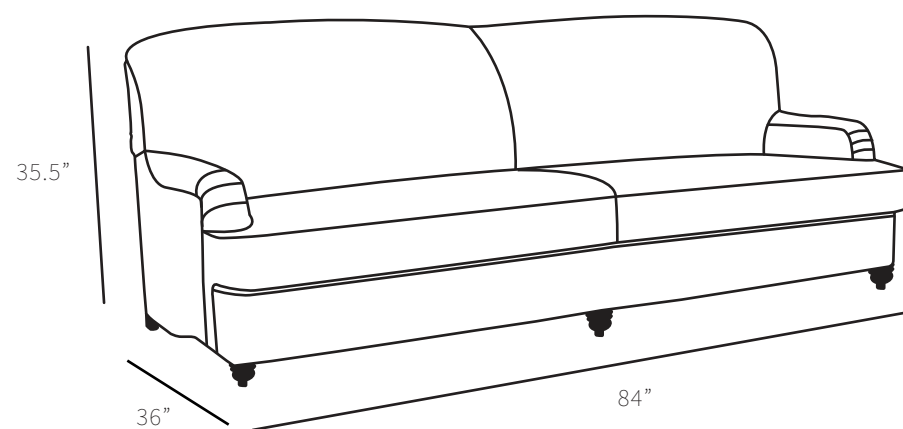

BIRKSHIRE

Sofa

This neo classical provincial style tight back sofa has returned to the contemporary category with the emergence with rustic modern design. William Birch arms and victorian turn legs are it's classical routes leaving the rest in it's simplicity.

Overall Dimensions

Arm Height	24"
Arm Width	5"
Seat Height	19.5"
Seat Depth	23"

Measurements	Length	Depth	Height
Sofa (as Shown)	84"	36"	35.5"
X-Long Sofa	100"	36"	35.5"
Loveseat	57"	36"	35.5"
Condo	70"	36"	35.5"
Chair	34"	36"	35.5"