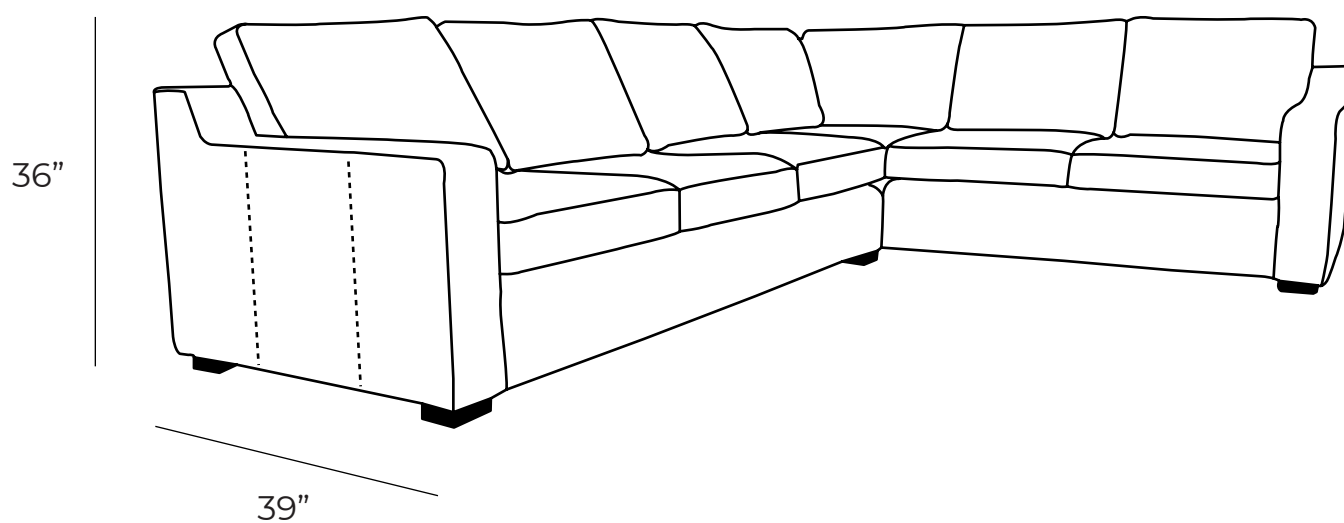

BEDFORD

Sectional

The Bedford is a deep sectional with comfortable down feather seats and backs. Featuring track arms, block legs and an Italian distressed waxed pull up leather.

All our leather and fabric furniture can be customized to the size & colour of your choice. Also available as a condo sofa, loveseat, chair or sectional of any size. Bench made by Rawhide Leather Furniture in Toronto, Canada.

Measurements	Length	Depth	Height
High Arm Sofa LHF/RHF	92"	39"	36"
1 Arm Sofa LHF/RHF	76"	39"	36"
Armless Sofa	69"	39"	36"
1 Arm Chaise LHF/RHF	37"	66"	36"
1 Arm Loveseat LHF/RHF	53"	39"	36"
Armless Loveseat	46"	39"	36"
1 Arm Chair LHF/RHF	30"	39"	36"
Curved Corner	45"	45"	36"
Square Corner	37"	37"	36"

***All measurements are approximate**

****All Sectionals are custom sizes and configurations**

Overall Dimensions

Arm Height	24"
Arm Width	7"
Seat Height	20"
Seat Depth	24"

Available Styles

Condo & Chaise

Sofa & Ottoman