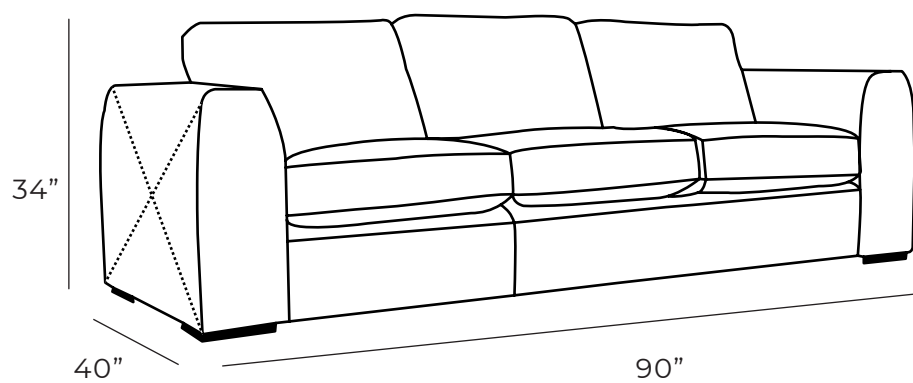

ASTON

Sofa

The Aston sofa's brilliance is in the subtle details found in classical modern Italian design. Note the gentle curves of the hour glass over sized arms with the capsule like wrap a round chrome legs. Stitch detailing can also be seen on the outer arms.

Overall Dimensions

Arm Height	26.5"
Arm Width	10"
Seat Height	18.5"
Seat Depth	24"

Measurements	Length	Depth	Height
Sofa (as Shown)	90"	40"	34"
Loveseat	66"	40"	34"
Condo	80"	40"	34"
Chair	43"	40"	34"
Chair (Oversize)	55"	40"	34"