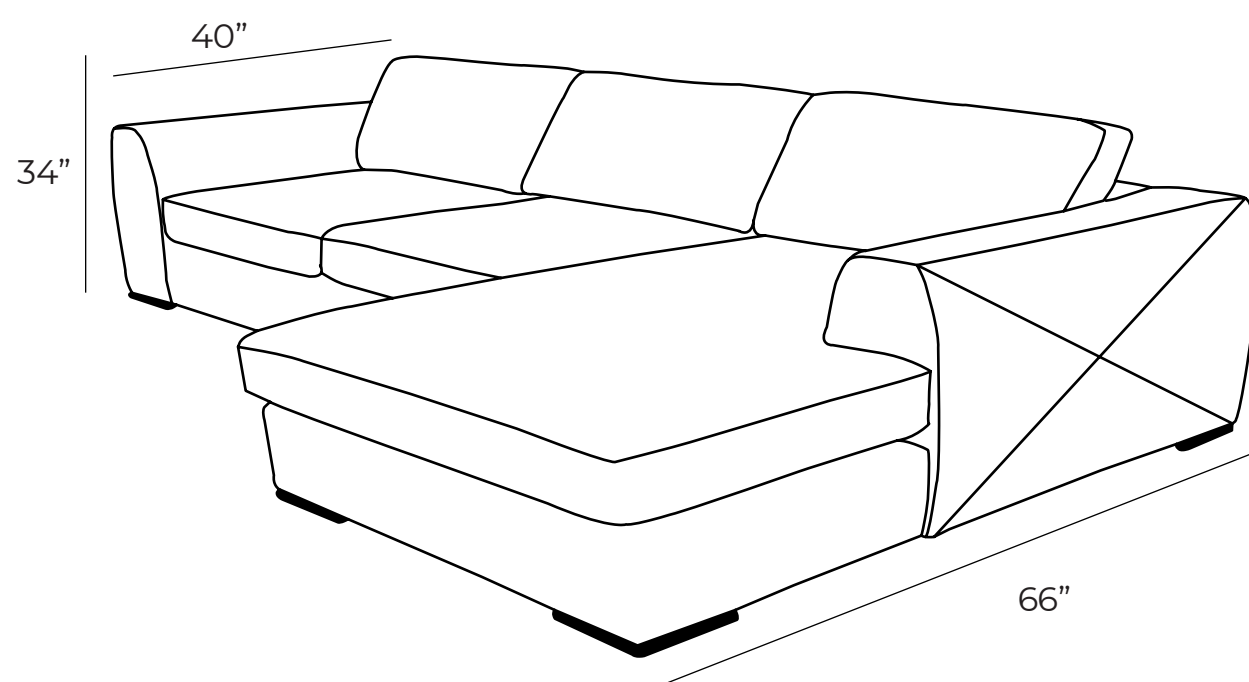

ASTON

Sectional

The Aston's brilliance is in the subtle details found in classical modern Italian design. Note the gentle curves of the hour glass over sized arms with the capsule like wrap a round chrome legs. Stitch detailing can also be seen on the outer arms.

Measurements	Length	Depth	Height
Sectional (as shown)	110"	66"	34"
Sofa	90"	40"	34"
Condo	80"	40"	34"
1 Arm Condo Sofa	70"	40"	34"
1 Arm Chaise LHF/RHF	40"	66"	34"
Loveseat	66"	40"	34"
Chair	43"	40"	34"
Oversize Chair	55"	40"	34"

***All measurements are approximate**

****All Sectionals are custom sizes and configurations**

Overall Dimensions

Arm Height	26.5"
Arm Width	10"
Seat Height	18.5"
Seat Depth	24"

Available Styles

Condo & Chaise