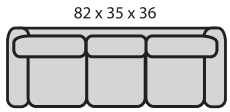

CREATABLES

*Design your own configuration.
Double check your room sizes. Circle your selected items.*

Bench Tailored

Made in Canada

82 x 35 x 36

1311 Sofa

74 x 35 x 36

1310 LHF 1 Arm Sofa

74 x 35 x 36

1301 RHF 1 Arm Sofa

66 x 35 x 36

1300 Armless Sofa

90 x 39 x 36

1333 Curved Sofa

87 x 35 x 36

1391 LHF High Arm Sectional

*K Arm Measurements shown.

*All measurements are approximate.

*Depth is 39, Height is 37 and Seat Height is 18