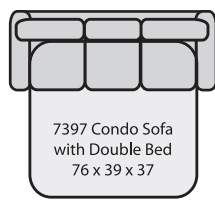

7397 Condo Sofa with Double Bed
76 x 39 x 37