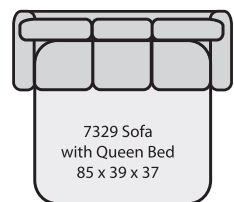

7335 RHF 1 Arm Curved Sofa

65 x 42 x 37

7234 LHF 1 Arm Curved Loveseat

65 x 42 x 37

7235 RHF 1 Arm Curved Loveseat

64 x 50 x 37 (each side)

7219 LHF 1 Arm Angled Loveseat

7291 RHF 1 Arm Angled Loveseat